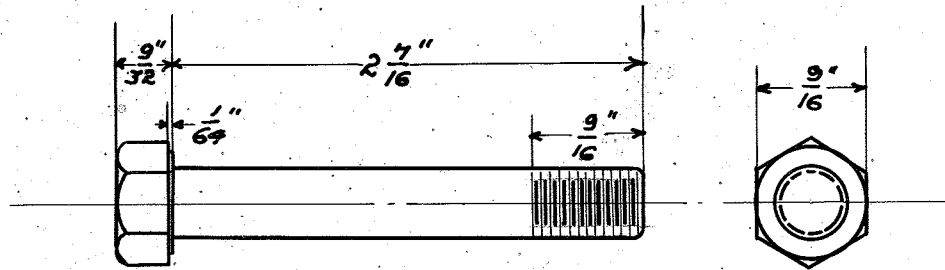

BK-86-Q

$\frac{3}{8}$ " - 24 Tpd A.L.A.M. Std. Mach. Screw

1912

TUDHOPE MOTOR Co.	
Orillia, Can.	
STEERING CASE	
SUPPORTING ARM	
CLAMPING SCREW	
Drawing No. BK-86-Q	
Material - C. P. S.	
No. Required - 2 -	
Drawn by C.A.H.	Ch'kd. by
Traced by C.A.H.	App'd by
DATE - 11-16-11	