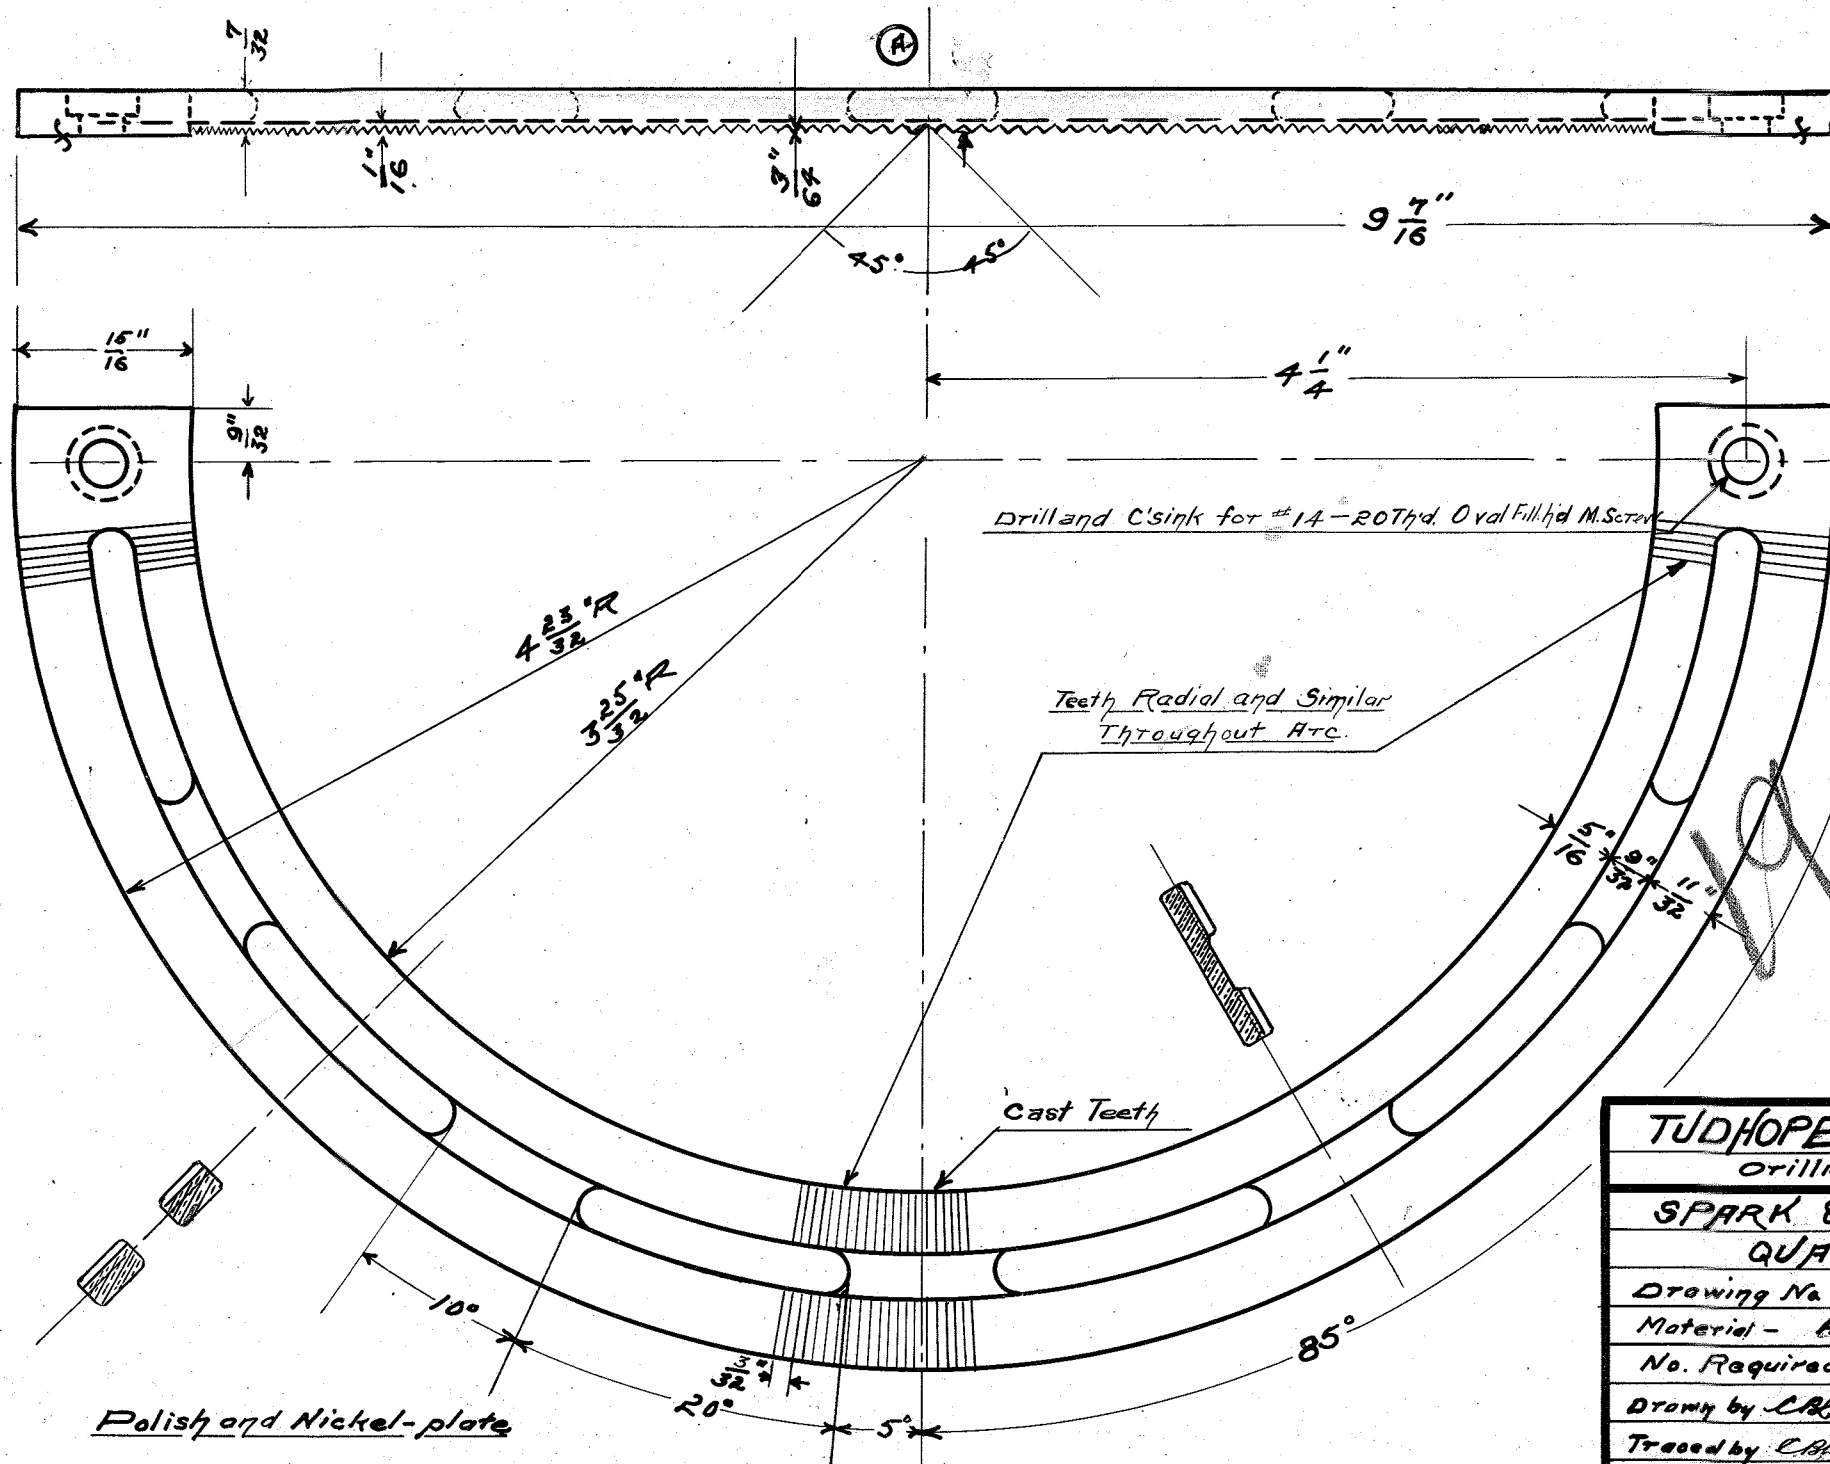

BK-20-Q

(R) $\frac{5}{32}$ " Dimension Removed 1-27-12

TUDHOPE MOTOR Co.	
Orillia, Can.	
SPARK & THROTTLE	
QUADRANT.	
Drawing No BK-20-Q	
Material - Aluminium Castg	
No. Required 1	
Drawn by C.B.	Ch'k'd. by
Traced by C.B.	App'd by
Date - 10-27-11.	