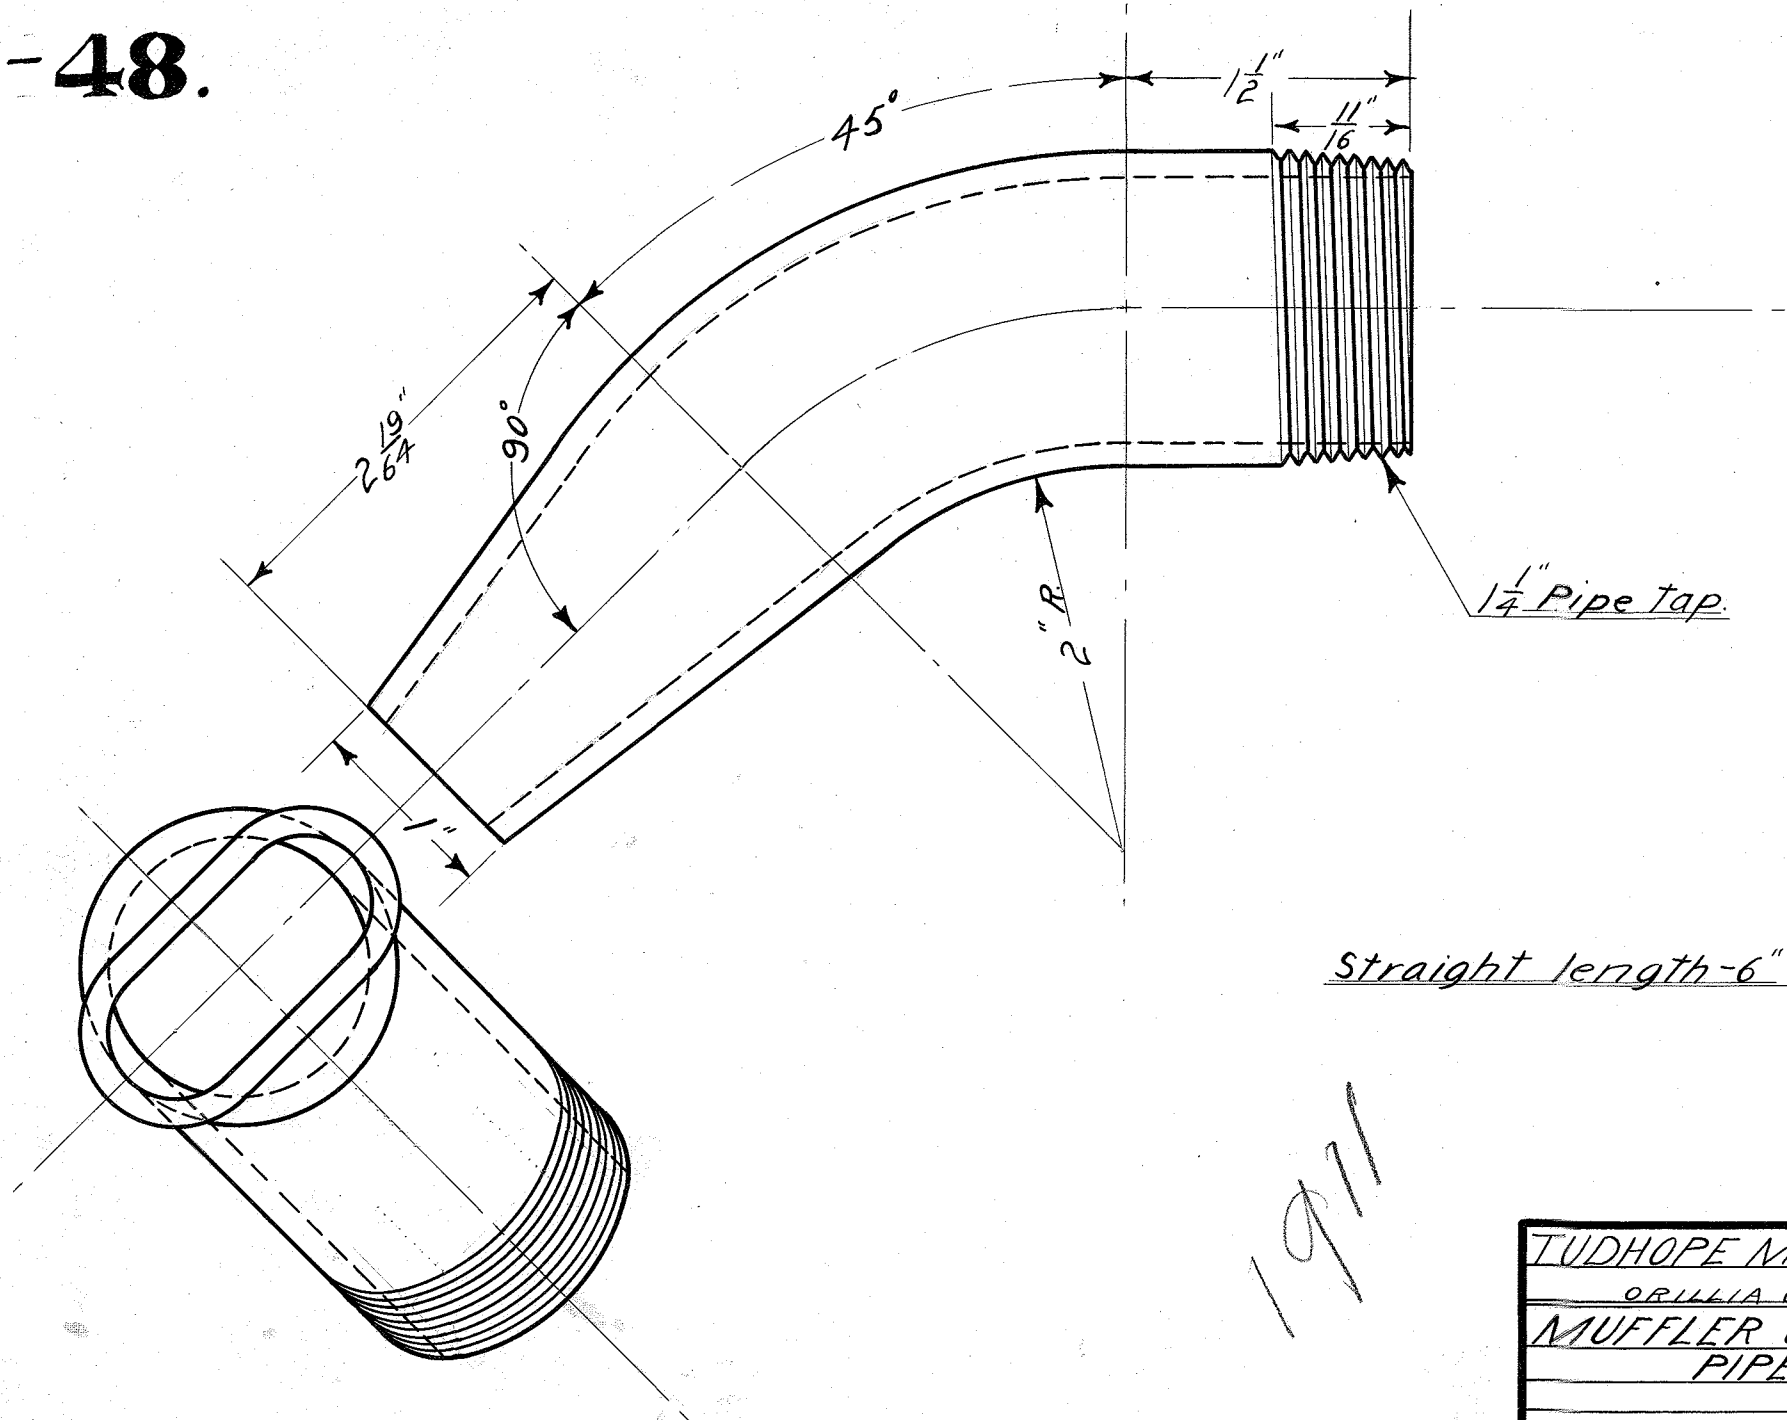

AN-48.

Straight length-6"

1911

TUDHOPE MOTOR Co
ORILLIA CANADA
MUFFLER OUTLET PIPE.
DRAWING NO.-AN-48.
MAT'L.-IRON PIPE
NO. REQUIRED.--1
DRAWN BY-H.B. CHECKED BY-FLG
TRACED BY-FLG APP. BY-
DATE-9-15-1909.