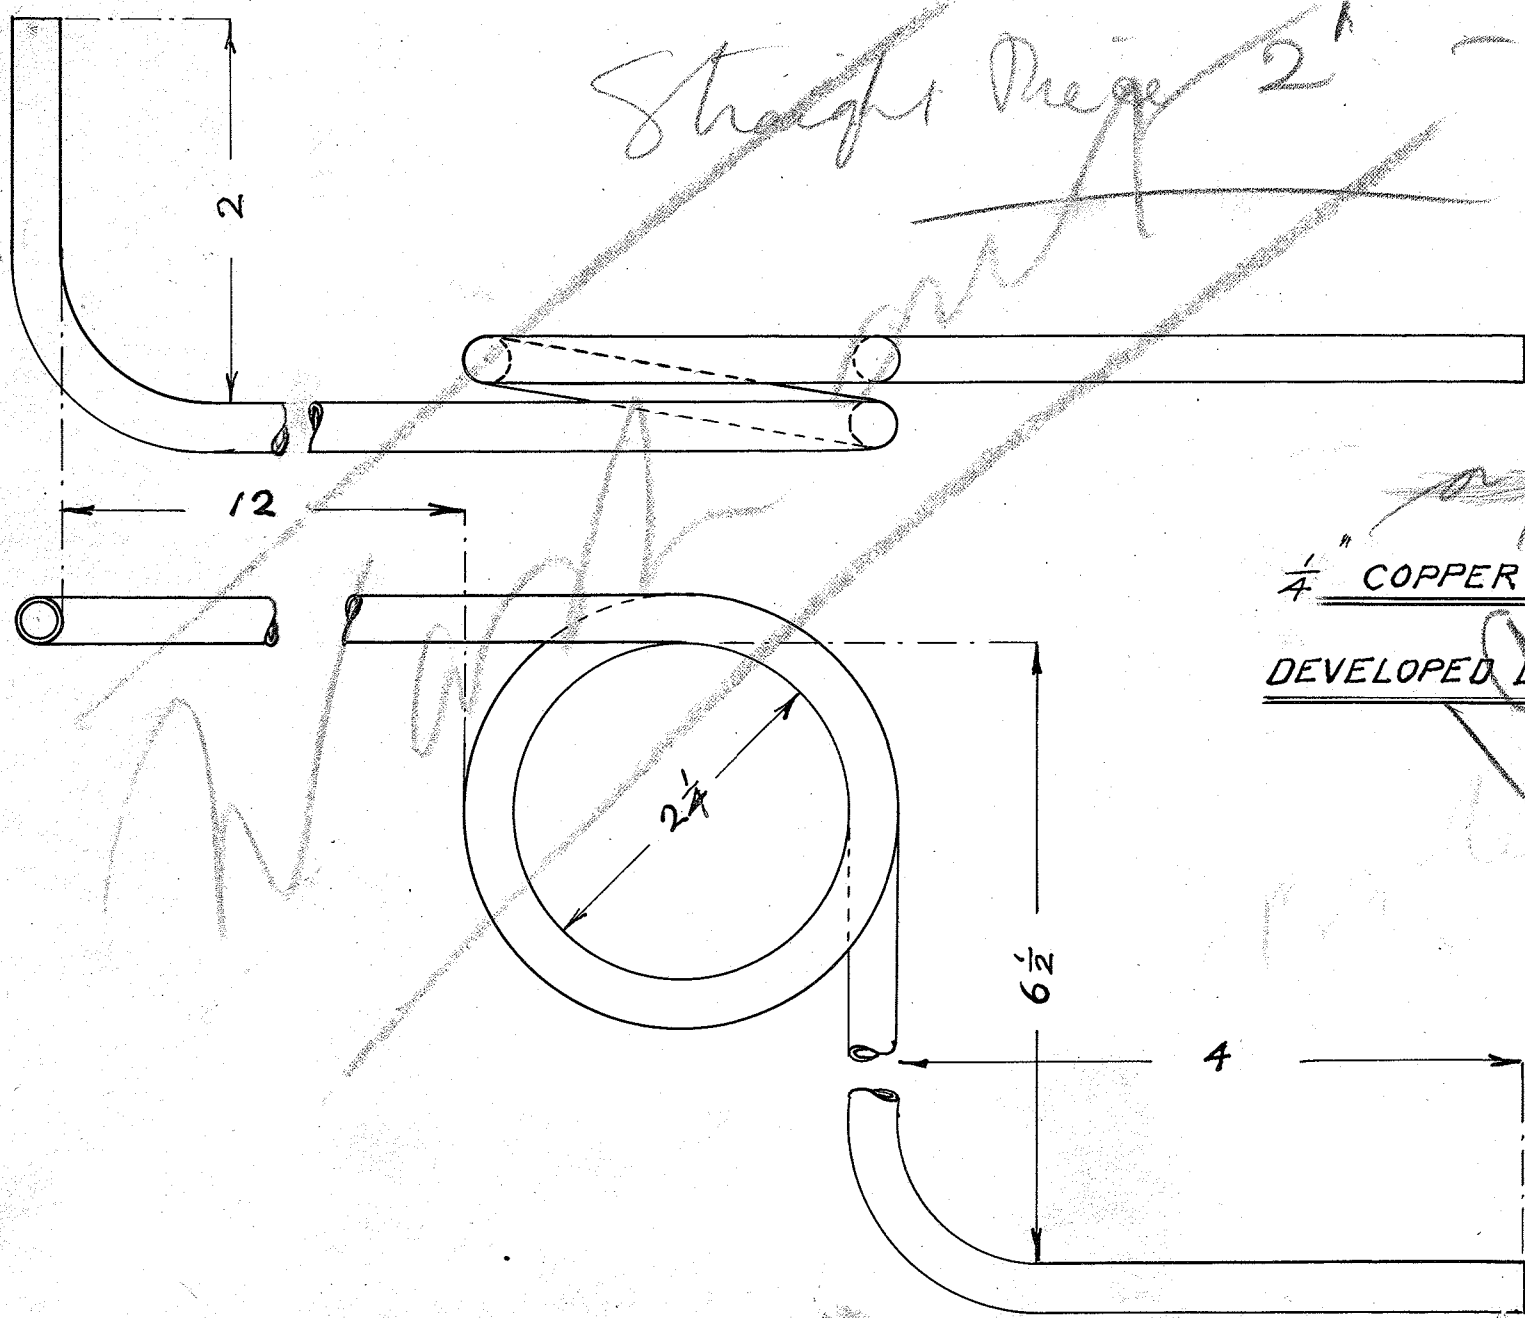

E N 476

Straight Piece 2' - 24" long.

1/4" COPPER TUBE

DEVELOPED LENGTH, 32 1/2"

TUDHOPE MOTOR CO.,
ORILLIA, CANADA.

GASOLINE PIPE	
— MEDIUM —	
DRAWING NO. E.N. 476	
MATERIAL COPPER TUBE	
NO. REQUIRED 1 Per Car.	
DRAWN BY <i>R</i>	CHECKED BY
TRACED BY <i>R</i>	APP'D BY
DATE 23 Nov 1912	