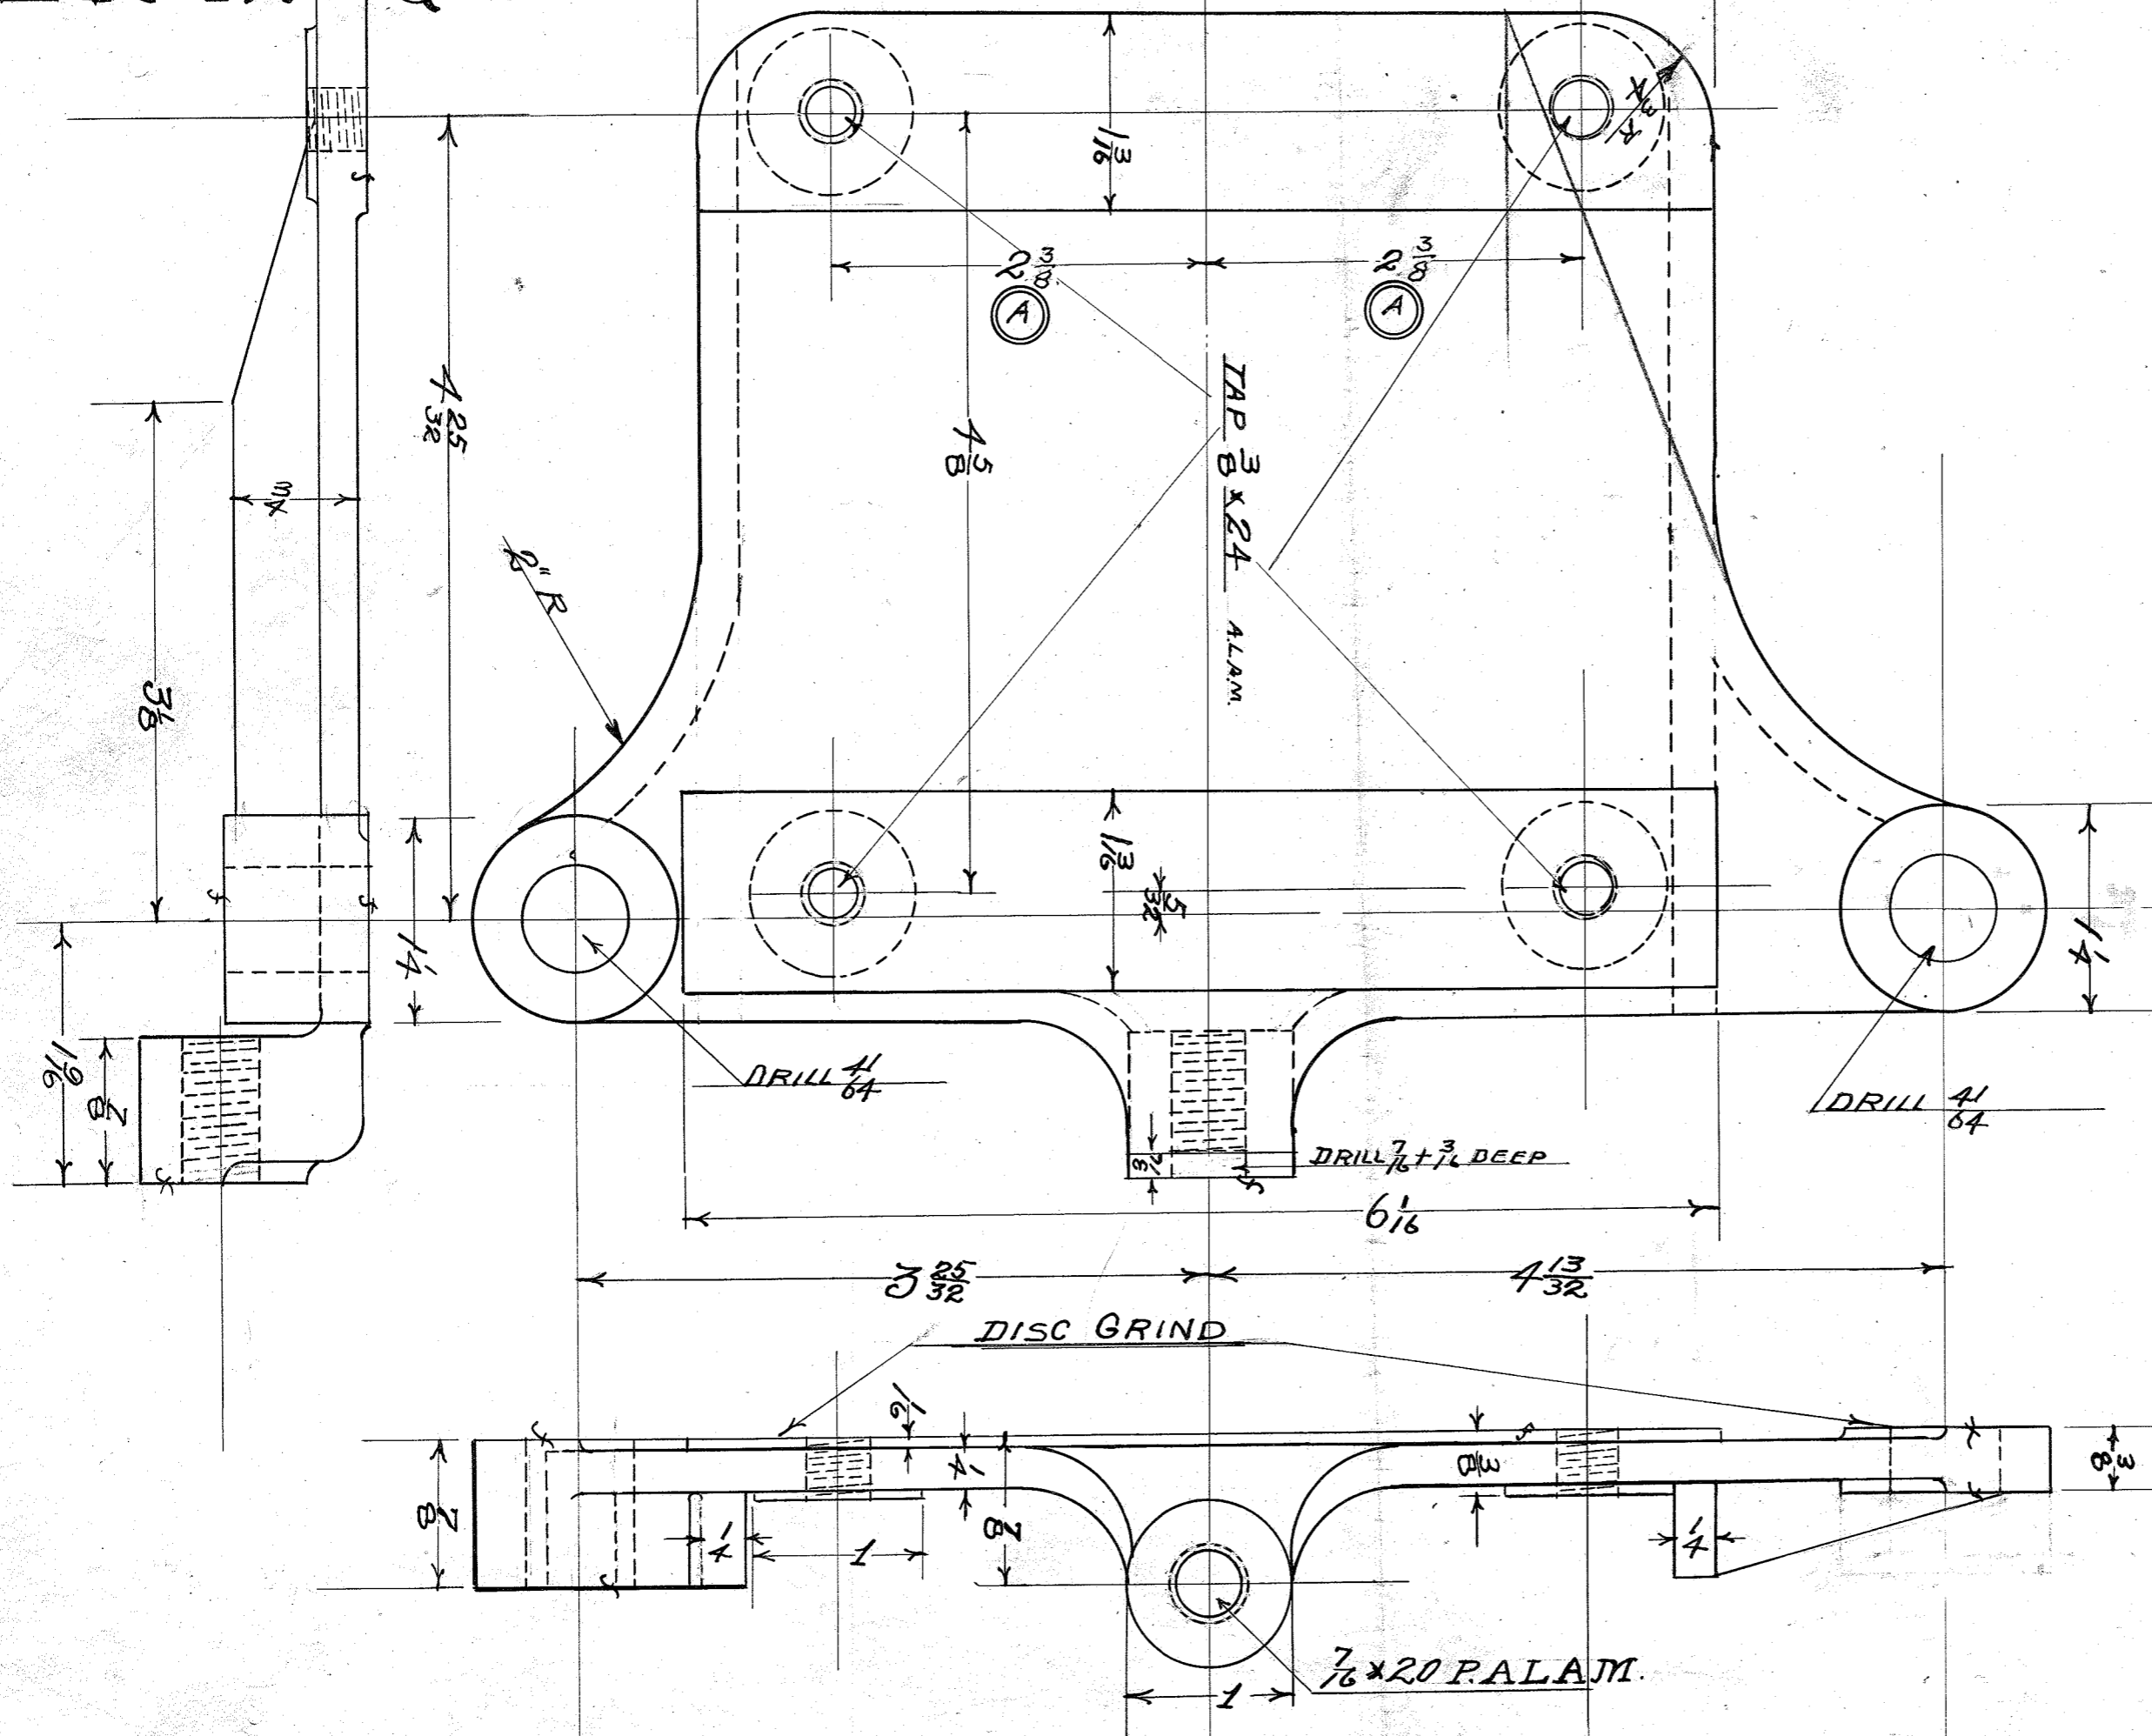

ER 42-QC

(A) CHANGED FROM $2\frac{1}{4}$ TO $2\frac{3}{8}$
12-5-12

*Bl note
9-2-14
HBL*

TUDHOPE MOTOR Co.	
QUELLEN, CANADA	
GENERATOR SUPPORT	
DRAWING NO.	ER 42-QC
MATERIAL	MALL
NO. REQUIRED	1
DRAWN BY	CHESTNUT
TRACED BY	JAB
DATE	11/27-12