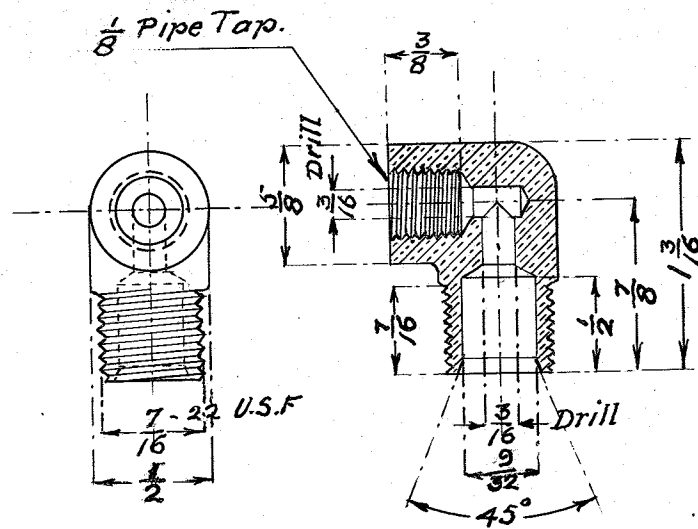

EN 483

all new design same number

Opposite

TUDHOPE MOTOR CO.	
ORILLIA, CANADA.	
GASOLINE PRESSURE	
GAUGE	
CONNECTION	
DRAWING NO. E.N. 483.	
MATERIAL Brass Casting	
NO. REQUIRED 1. Per Car.	
DRAWN BY <i>R</i>	CHECKED BY
TRACED BY	APP'D BY
DATE 29 Nov. 1912	