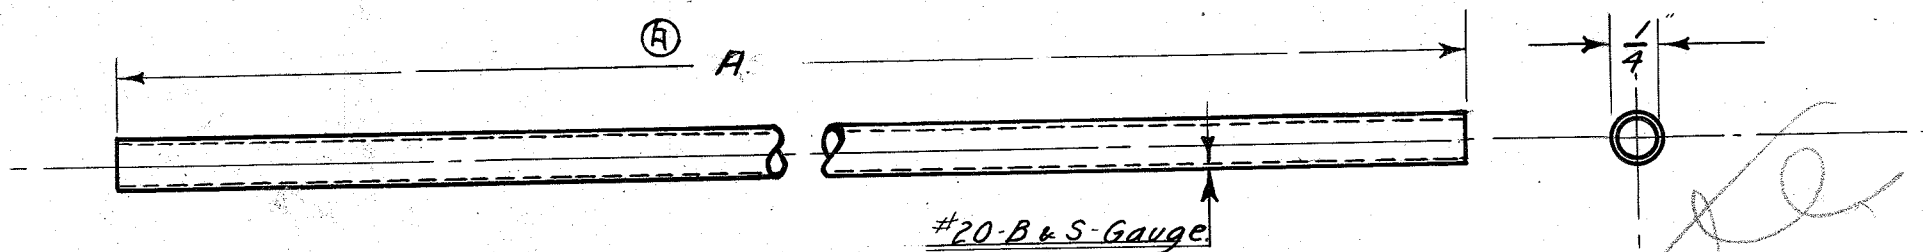

AN-128-Q.

Ⓐ Length changed -- 23-3-12

A for 4 byl. - 69"
A for 6 byl. - 84"

1912
1912

TUDHOPE MOTOR Co.	
ORILLIA CANADA	
GAS LAMP TUBING	
(Right)	
DRAWING NO. - AN-128-Q.	
MAT'L - COPPER TUBING	
NO. - REQUIRED. - 1	
DRAWN BY - F.L.G.	APP. BY -
TRACED BY - F.L.G.	CHECKED BY - O.R.
DATE - 2-21-1911.	