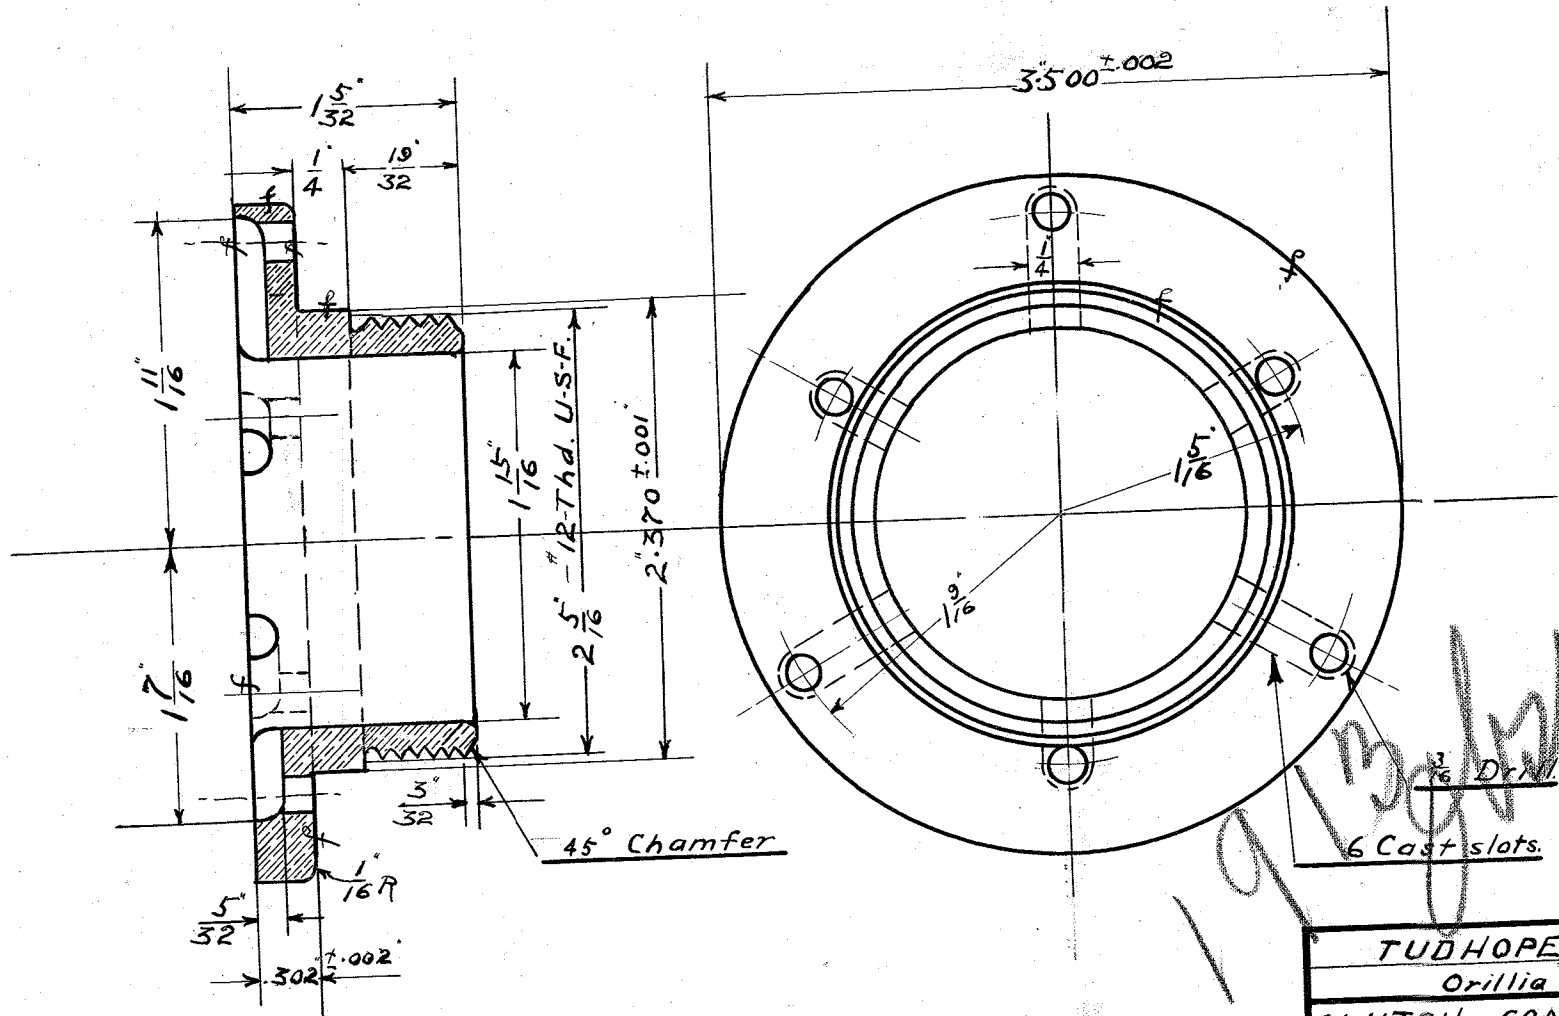

BL 28-Q

TUDHOPE MOTOR Co	
Orillia Ontario	
CLUTCH CONTROL BUSHING	
Drawing No-- B.L-28-Q	
Material --- Phos. Bronze	
No. required -- 1	
Drawn by-F.L.G. Ch'k'd by-F.L.G.	
Traced by-J.L.A. App. by-	
Date -- 1-25-12	