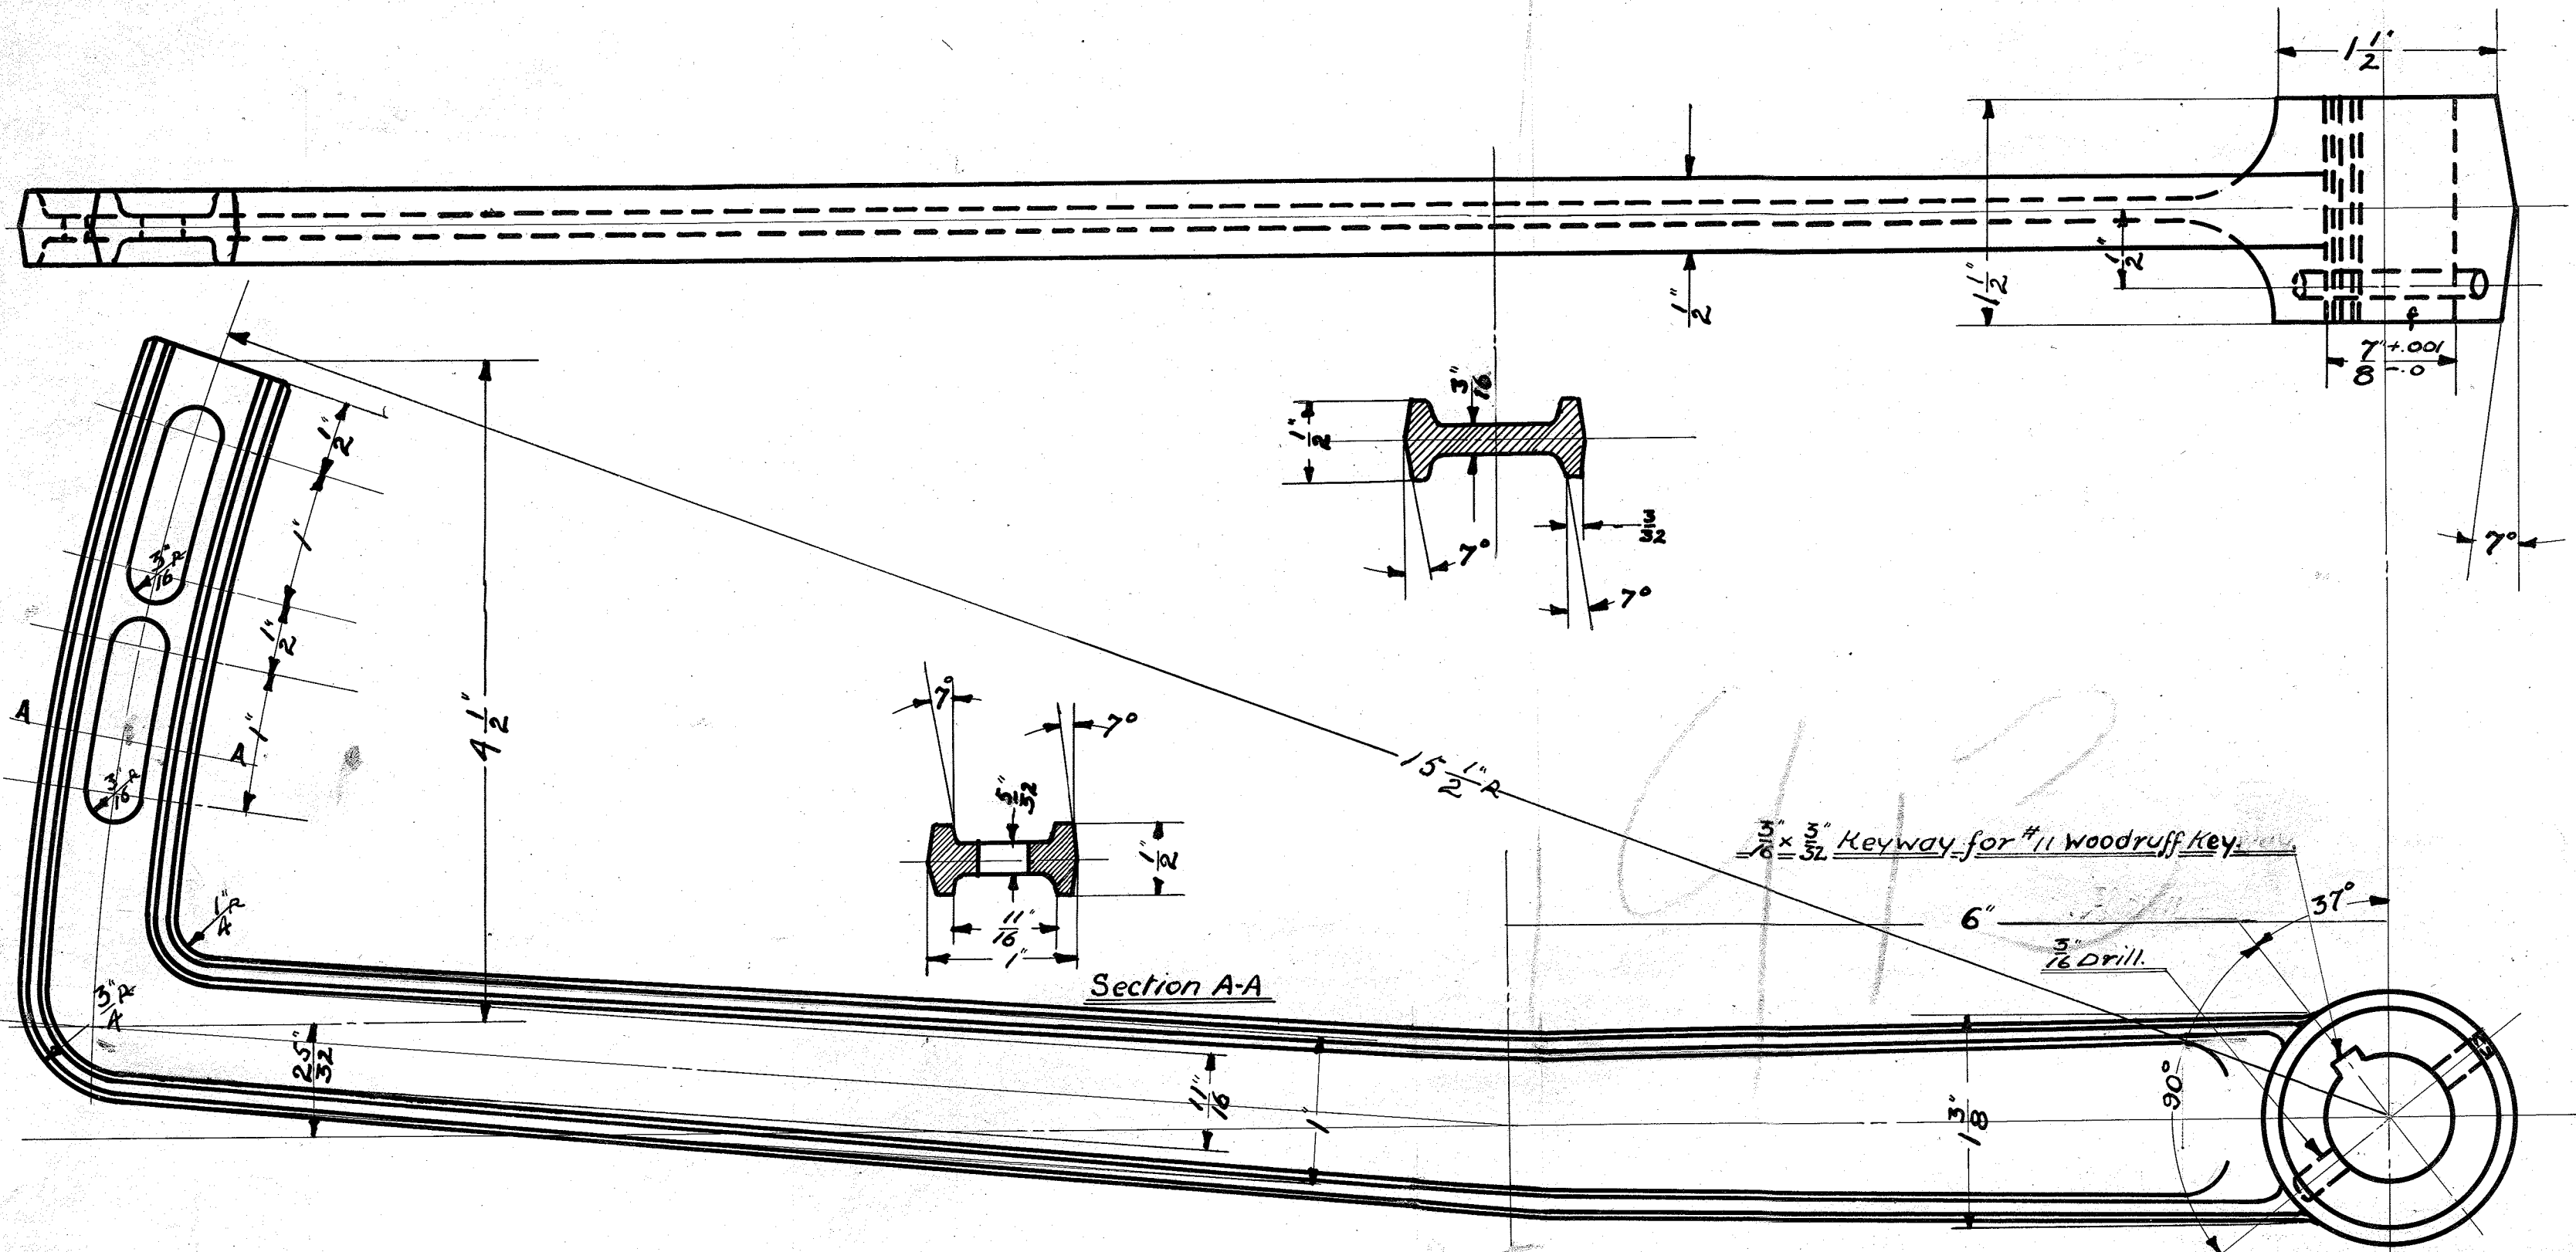

BL-44

New Design --- 10-16-11.

*Chocolate
no patterns made*

TUDHOPE MOTOR Co	
Orillia Canada.	
BRAKE PEDAL.	
Drawing No.---B. L. 44.	
Material----D.F.S.	
No. required----1	
Drawn by---	CHK'd by---
Traced by: J.L.A.	App. by---
Date----10-16-11	