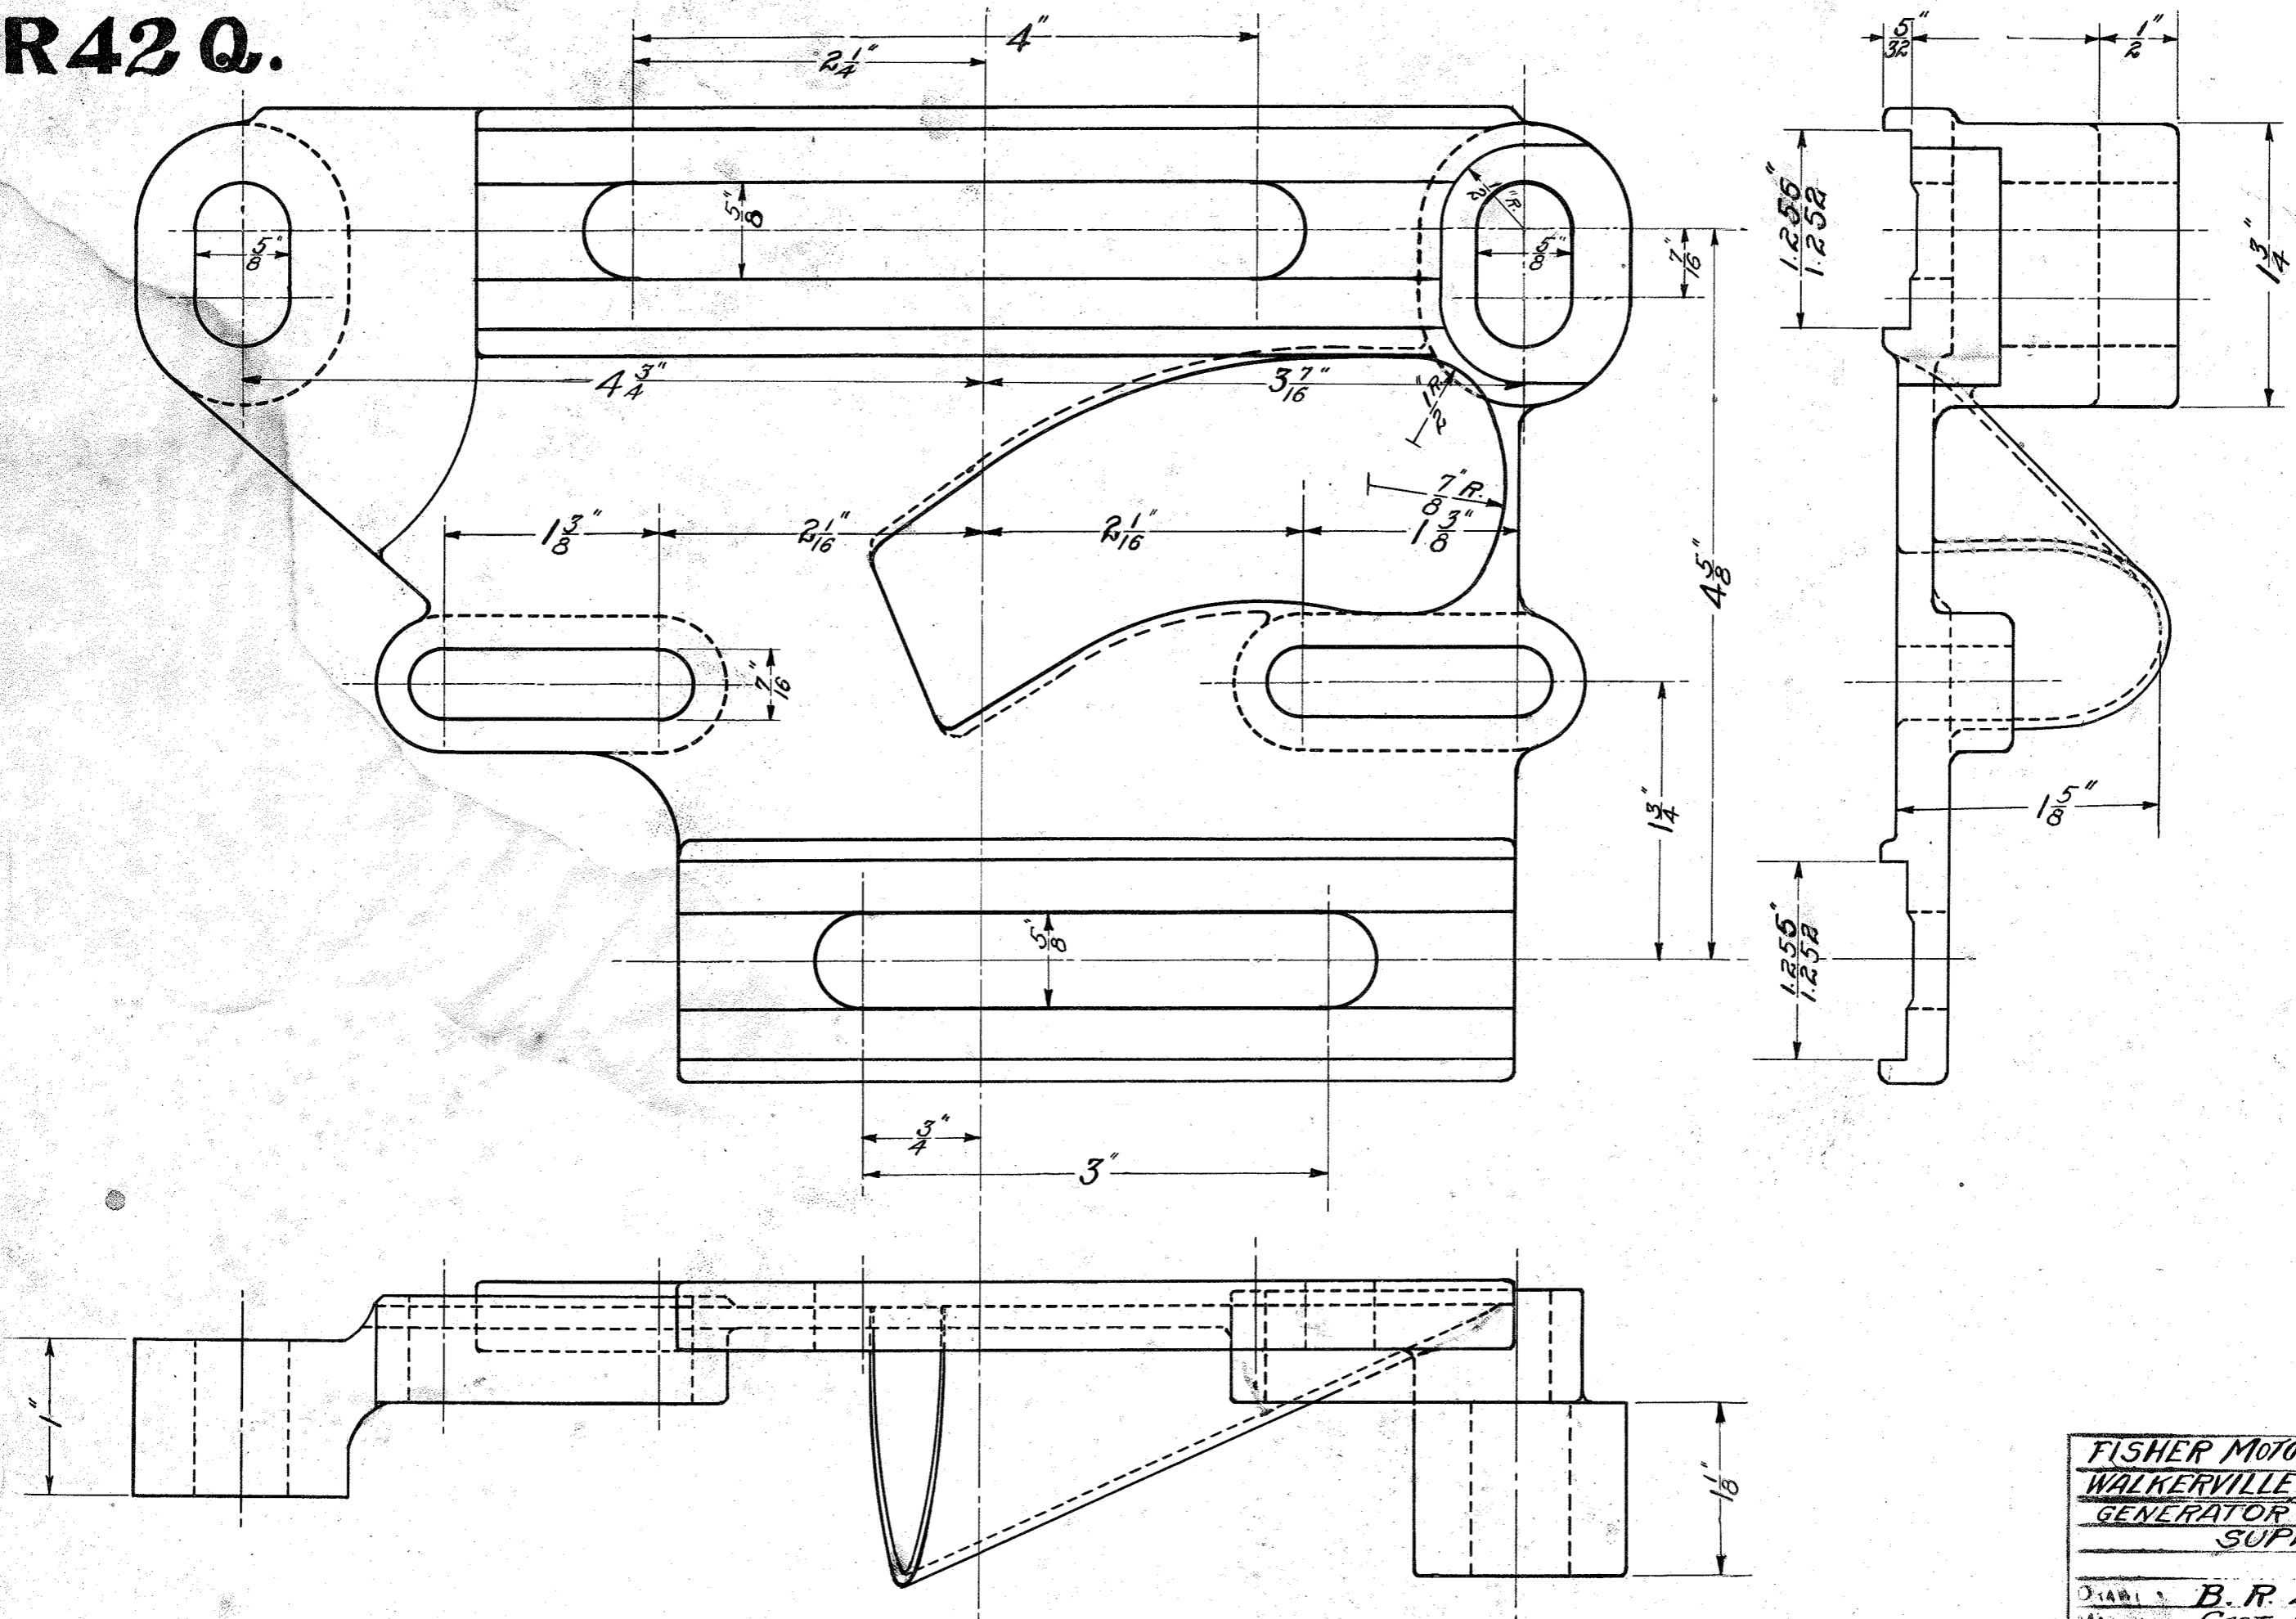

BR42 Q.

FISHER MOTOR Co. LTD.
 WALKERVILLE, ONT.
 GENERATOR
 SUPPORT

Drawn: B. R. 42 Q.
 Material: CAST IRON
 No. P.: 1 PER CAR.
 Drawn by: H.C.L.
 Traced by: H.C.L.
 Date: SEPT. 2 NO. 1914.